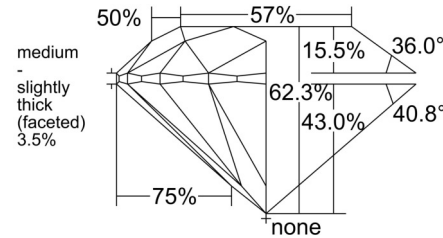

GIA NATURAL DIAMOND GRADING REPORT

February 26, 2026

GIA Report Number 7548704970

Shape and Cutting Style Round Brilliant

Measurements 7.29 - 7.35 x 4.56 mm

GRADING RESULTS

Carat Weight 1.51 carat

Color Grade D

Clarity Grade SI1

Cut Grade Excellent

ADDITIONAL GRADING INFORMATION

Polish Excellent

Symmetry Excellent

Fluorescence Medium Blue

Inscription(s): GIA 7548704970

Comments: Additional twinning wisps, pinpoints and surface graining are not shown.

Scan the QR code to access the Tracr™ provenance data.

PROPORTIONS

Profile to actual proportions

CLARITY CHARACTERISTICS

KEY TO SYMBOLS*

-  Twinning Wisp
-  Feather
-  Crystal
-  Needle

* Red symbols denote internal characteristics (inclusions). Green or black symbols denote external characteristics (blemishes). Diagram is an approximate representation of the diamond, and symbols shown indicate type, position, and approximate size of clarity characteristics. All clarity characteristics may not be shown. Details of finish are not shown.