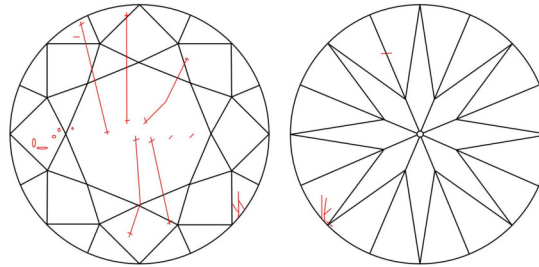

GIA NATURAL DIAMOND GRADING REPORT

February 26, 2026

GIA Report Number 7548704970

Shape and Cutting Style Round Brilliant

Measurements 7.29 - 7.35 x 4.56 mm

GRADING RESULTS

Carat Weight 1.51 carat

Color Grade D

Clarity Grade SI1

Cut Grade Excellent

ADDITIONAL GRADING INFORMATION

Polish Excellent

Symmetry Excellent

Fluorescence Medium Blue

Inscription(s): GIA 7548704970

Comments: Additional twinning wisps, pinpoints and surface graining are not shown.

Scan the QR code to access the Tracr™ provenance data.

PROPORTIONS

Profile to actual proportions

CLARITY CHARACTERISTICS

KEY TO SYMBOLS*

-  Twinning Wisp
-  Feather
-  Crystal
-  Needle

* Red symbols denote internal characteristics (inclusions). Green or black symbols denote external characteristics (blemishes). Diagram is an approximate representation of the diamond, and symbols shown indicate type, position, and approximate size of clarity characteristics. All clarity characteristics may not be shown. Details of finish are not shown.