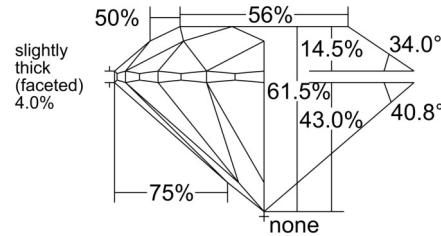

GIA NATURAL DIAMOND GRADING REPORT

March 05, 2026  
 GIA Report Number ..... 7548755756  
 Shape and Cutting Style ..... Round Brilliant  
 Measurements ..... 6.92 - 6.95 x 4.27 mm

GRADING RESULTS

Carat Weight ..... 1.26 carat  
 Color Grade ..... G  
 Clarity Grade ..... VS1  
 Cut Grade ..... Excellent

Profile to actual proportions

CLARITY CHARACTERISTICS

KEY TO SYMBOLS\*

- Crystal
- ∖ Needle

\* Red symbols denote internal characteristics (inclusions). Green or black symbols denote external characteristics (blemishes). Diagram is an approximate representation of the diamond, and symbols shown indicate type, position, and approximate size of clarity characteristics. All clarity characteristics may not be shown. Details of finish are not shown.