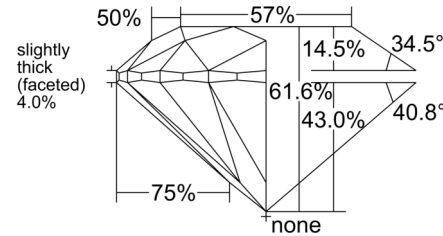

GIA NATURAL DIAMOND GRADING REPORT

March 13, 2026

GIA Report Number 7548807069

Shape and Cutting Style Round Brilliant

Measurements 6.62 - 6.66 x 4.09 mm

GRADING RESULTS

Carat Weight 1.11 carat

Color Grade I

PROPORTIONS

Profile to actual proportions

CLARITY CHARACTERISTICS

KEY TO SYMBOLS*

- Pinpoint
- ∖ Needle

* Red symbols denote internal characteristics (inclusions). Green or black symbols denote external characteristics (blemishes). Diagram is an approximate representation of the diamond, and symbols shown indicate type, position, and approximate size of clarity characteristics. All clarity characteristics may not be shown. Details of finish are not shown.