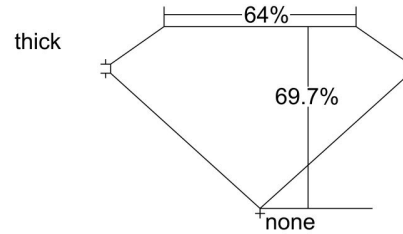

GIA NATURAL DIAMOND GRADING REPORT

July 29, 2019  
 GIA Report Number ..... 2201463724  
 Shape and Cutting Style ..... Emerald Cut  
 Measurements ..... 9.58 x 8.32 x 5.80 mm

GRADING RESULTS

Carat Weight ..... 4.26 carat  
 Color Grade ..... H  
 Clarity Grade ..... VS1

ADDITIONAL GRADING INFORMATION

Polish ..... Excellent  
 Symmetry ..... Excellent  
 Fluorescence ..... None  
 Inscription(s): GIA 2201463724  
**Comments:** Surface graining is not shown.

PROPORTIONS

Profile not to actual proportions

CLARITY CHARACTERISTICS

KEY TO SYMBOLS\*

- Crystal
- ☉ Cloud
- ↘ Needle
- Pinpoint

\* Red symbols denote internal characteristics (inclusions). Green or black symbols denote external characteristics (blemishes). Diagram is an approximate representation of the diamond, and symbols shown indicate type, position, and approximate size of clarity characteristics. All clarity characteristics may not be shown. Details of finish are not shown.