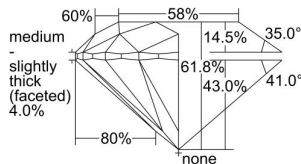

GIA®

FACSIMILE

GIA REPORT 6382280676

Verify this report at GIA.edu

GIA NATURAL DIAMOND DOSSIER®

April 07, 2021
GIA Report Number **6382280676**
Shape and Cutting Style ..... **Round Brilliant**
Measurements ..... **5.19 - 5.21 x 3.21 mm**

GRADING RESULTS

Carat Weight ..... **0.53 carat**
Color Grade ..... **H**
Clarity Grade **VVS1**
Cut Grade ..... **Excellent**

ADDITIONAL GRADING INFORMATION

Polish ..... **Excellent**
Symmetry ..... **Excellent**
Fluorescence ..... **None**
Clarity Characteristics ..... **Pinpoint**
Inscription(s): **GIA 6382280676**

PROPORTIONS

Profile to actual proportions

GRADING SCALES

GIA COLOR SCALE	GIA CLARITY SCALE	GIA CUT SCALE	
D	FLAWLESS	EXCELLENT	
E	INTERNALLY FLAWLESS		
F		VVS₁	VERY GOOD
G	VVS₂		
H	VS₁	GOOD	
I	VS₂		
J	SI₁	FAIR	
K	SI₂		
L	I₁	POOR	
M	I₂		
N	I₃		
O			
P			
Q			
R			
S			
T			
U			
V			
W			
X			
Y			
Z