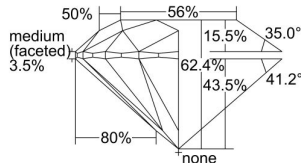

GIA®

FACSIMILE

GIA REPORT 7382304032

Verify this report at GIA.edu

GIA NATURAL DIAMOND DOSSIER®

April 07, 2021
GIA Report Number **7382304032**
Shape and Cutting Style ..... **Round Brilliant**
Measurements ..... **5.71 - 5.73 x 3.57 mm**

GRADING RESULTS

Carat Weight ..... **0.71 carat**
Color Grade ..... **L**
Clarity Grade **VS1**
Cut Grade ..... **Excellent**

ADDITIONAL GRADING INFORMATION

Polish ..... **Excellent**
Symmetry ..... **Excellent**
Fluorescence ..... **Faint**
Clarity Characteristics..... **Crystal, Needle, Pinpoint**
Inscription(s): **GIA 7382304032**

PROPORTIONS

Profile to actual proportions