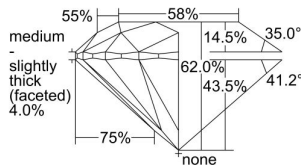

GIA®

FACSIMILE

GIA REPORT 7398401581

Verify this report at GIA.edu

GIA NATURAL DIAMOND DOSSIER®

July 08, 2021
GIA Report Number 7398401581
Shape and Cutting Style ..... Round Brilliant
Measurements ..... 4.77 - 4.80 x 2.97 mm

GRADING RESULTS

Carat Weight ..... 0.42 carat
Color Grade ..... J
Clarity Grade VS2
Cut Grade ..... Excellent

ADDITIONAL GRADING INFORMATION

Polish ..... Excellent
Symmetry ..... Excellent
Fluorescence ..... None
Clarity Characteristics ..... Cloud, Crystal
Inscription(s): GIA 7398401581

PROPORTIONS

Profile to actual proportions

GRADING SCALES

GIA COLOR SCALE	GIA CLARITY SCALE	GIA CUT SCALE	
D	FLAWLESS	EXCELLENT	
E	INTERNALLY FLAWLESS		
F		VVS₁	VERY GOOD
G	VVS₂		
H	VS₁	GOOD	
I	VS₂		
J	SI₁	FAIR	
K	SI₂		
L	I₁	POOR	
M	I₂		
N	I₃		
O			
P			
Q			
R			
S			
T			
U			
V			
W			
X			
Y			
Z