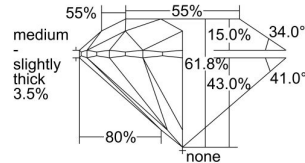

GIA®

FACSIMILE

GIA REPORT 6203285364

Verify this report at GIA.edu

GIA NATURAL DIAMOND DOSSIER®

June 17, 2019
GIA Report Number 6203285364
Shape and Cutting Style ..... Round Brilliant
Measurements ..... 5.44 - 5.47 x 3.37 mm

GRADING RESULTS

Carat Weight ..... 0.61 carat
Color Grade ..... E
Clarity Grade S11
Cut Grade ..... Excellent

ADDITIONAL GRADING INFORMATION

Polish ..... Excellent
Symmetry ..... Excellent
Fluorescence ..... None
Clarity Characteristics ..... Feather
Inscription(s): GIA 6203285364

PROPORTIONS

Profile to actual proportions

GRADING SCALES

GIA COLOR SCALE	GIA CLARITY SCALE	GIA CUT SCALE	
D	FLAWLESS	EXCELLENT	
E	INTERNALLY FLAWLESS		
F		VVS₁	VERY GOOD
G	VVS₂		
H	VS₁	GOOD	
I	VS₂		
J	S1₁	FAIR	
K	S1₂		
L	I₁	POOR	
M	I₂		
N	I₃		
O			
P			
Q			
R			
S			
T			
U			
V			
W			
X			
Y			
Z