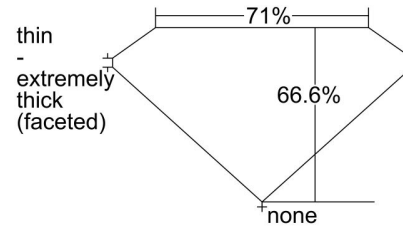

GIA NATURAL DIAMOND GRADING REPORT

March 01, 2021

GIA Report Number 6375723264

Shape and Cutting Style Cushion Modified Brilliant

Measurements 7.11 x 7.11 x 4.74 mm

GRADING RESULTS

Carat Weight 1.80 carat

Color Grade G

Clarity Grade VS2

ADDITIONAL GRADING INFORMATION

Polish Very Good

Symmetry Good

Fluorescence None

Inscription(s): GIA 6375723264

Comments: Additional clouds are not shown. Pinpoints are not shown.

PROPORTIONS

Profile not to actual proportions

CLARITY CHARACTERISTICS

KEY TO SYMBOLS*

-  Feather
-  Cloud
-  Needle
-  Indented Natural
-  Natural
-  Extra Facet

* Red symbols denote internal characteristics (inclusions). Green or black symbols denote external characteristics (blemishes). Diagram is an approximate representation of the diamond, and symbols shown indicate type, position, and approximate size of clarity characteristics. All clarity characteristics may not be shown. Details of finish are not shown.