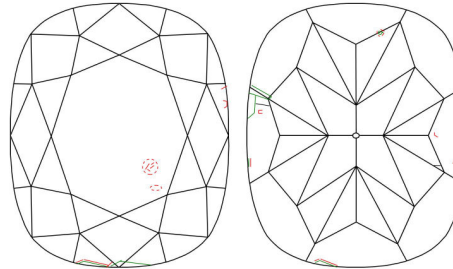

GIA NATURAL DIAMOND GRADING REPORT

March 01, 2021

GIA Report Number 6375723264

Shape and Cutting Style Cushion Modified Brilliant

Measurements 7.11 x 7.11 x 4.74 mm

GRADING RESULTS

Carat Weight 1.80 carat

Color Grade G

Clarity Grade VS2

ADDITIONAL GRADING INFORMATION

Polish Very Good

Symmetry Good

Fluorescence None

Inscription(s): GIA 6375723264

Comments: Additional clouds are not shown. Pinpoints are not shown.

PROPORTIONS

Profile not to actual proportions

CLARITY CHARACTERISTICS

KEY TO SYMBOLS*

-  Feather
-  Cloud
-  Needle
-  Indented Natural
-  Natural
-  Extra Facet

* Red symbols denote internal characteristics (inclusions). Green or black symbols denote external characteristics (blemishes). Diagram is an approximate representation of the diamond, and symbols shown indicate type, position, and approximate size of clarity characteristics. All clarity characteristics may not be shown. Details of finish are not shown.