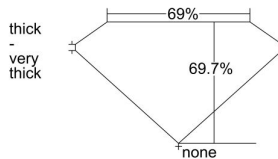

GIA®

FACSIMILE

GIA REPORT

7326546684

Verify this report at GIA.edu

GIA NATURAL DIAMOND DOSSIER®

April 12, 2019

GIA Report Number 7326546684

Shape and Cutting Style ..... Cut-Cornered Rectangular Modified Brilliant

Measurements ..... 6.24 x 4.91 x 3.42 mm

GRADING RESULTS

Carat Weight ..... 0.90 carat

Color Grade I

Clarity Grade S11

ADDITIONAL GRADING INFORMATION

Polish ..... Excellent

Symmetry ..... Excellent

Fluorescence ..... None

Clarity Characteristics..... Feather, Crystal

Inscription(s): GIA 7326546684

PROPORTIONS

Profile not to actual proportions

GRADING SCALES

GIA COLOR SCALE		GIA CLARITY SCALE			
COLORLESS	D	VERY VERY SLIGHTLY INCLUDED	FLAWLESS		
	E		INTERNALLY FLAWLESS		
	F	VERY SLIGHTLY INCLUDED	VVS₁		
	G		VVS₂		
	H		VS₁		
	NEAR COLORLESS	I	SLIGHTLY INCLUDED	VS₂	
		J		S1₁	
		FAINT	K	INCLUDED	S1₂
			L		I₁
			M		I₂
VERT LIGHT	N	INCLUDED	I₃		
	O				
	P				
	Q				
	R				
	S				
	T				
LIGHT	U				
	V				
	W				
	X				
Y					
Z