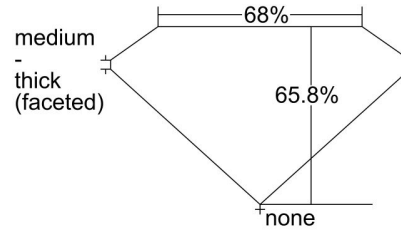

**GIA NATURAL DIAMOND GRADING REPORT**

June 29, 2022

GIA Report Number ..... 5221512779

Shape and Cutting Style ..... Cushion Modified Brilliant

Measurements ..... 7.60 x 6.78 x 4.46 mm

**GRADING RESULTS**

Carat Weight ..... 1.70 carat

Color Grade ..... G

Clarity Grade ..... VVS2

**ADDITIONAL GRADING INFORMATION**

Polish ..... Excellent

Symmetry ..... Very Good

Fluorescence ..... Faint

Inscription(s): GIA 5221512779

**PROPORTIONS**

Profile not to actual proportions

**CLARITY CHARACTERISTICS**

**KEY TO SYMBOLS\***

- Pinpoint

\* Red symbols denote internal characteristics (inclusions). Green or black symbols denote external characteristics (blemishes). Diagram is an approximate representation of the diamond, and symbols shown indicate type, position, and approximate size of clarity characteristics. All clarity characteristics may not be shown. Details of finish are not shown.