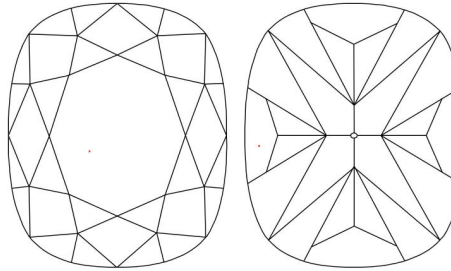

**GIA NATURAL DIAMOND GRADING REPORT**

June 29, 2022

GIA Report Number ..... 5221512779

Shape and Cutting Style ..... Cushion Modified Brilliant

Measurements ..... 7.60 x 6.78 x 4.46 mm

**GRADING RESULTS**

Carat Weight ..... 1.70 carat

Color Grade ..... G

Clarity Grade ..... VVS2

**ADDITIONAL GRADING INFORMATION**

Polish ..... Excellent

Symmetry ..... Very Good

Fluorescence ..... Faint

Inscription(s): GIA 5221512779

**PROPORTIONS**

Profile not to actual proportions

**CLARITY CHARACTERISTICS**

**KEY TO SYMBOLS\***

- Pinpoint

\* Red symbols denote internal characteristics (inclusions). Green or black symbols denote external characteristics (blemishes). Diagram is an approximate representation of the diamond, and symbols shown indicate type, position, and approximate size of clarity characteristics. All clarity characteristics may not be shown. Details of finish are not shown.