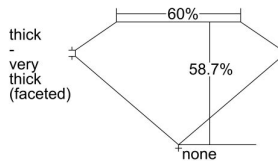

GIA®

FACSIMILE

GIA REPORT 2266533926

Verify this report at gia.edu

GIA DIAMOND DOSSIER®

August 04, 2017
GIA Report Number 2266533926
Shape and Cutting Style ..... Heart Brilliant
Measurements ..... 5.90 x 6.45 x 3.78 mm

GRADING RESULTS

Carat Weight ..... 0.83 carat
Color Grade ..... E
Clarity Grade SI2

ADDITIONAL GRADING INFORMATION

Polish ..... Very Good
Symmetry ..... Very Good
Fluorescence ..... None
Clarity Characteristics ..... Crystal, Feather
Inscription(s): GIA 2266533926

PROPORTIONS

Profile not to actual proportions

GRADING SCALES

GIA COLOR SCALE		GIA CLARITY SCALE			
COLORLESS	D	VERY VERY SLIGHTLY INCLUDED	FLAWLESS		
	E		INTERNALLY FLAWLESS		
	F	VERY SLIGHTLY INCLUDED	VVS₁		
	G		VVS₂		
	H		VS₁		
	NEAR COLORLESS	I	SLIGHTLY INCLUDED	VS₂	
		J		SI₁	
		FAINT	K	INCLUDED	SI₂
			L		I₁
			M		I₂
VERT LIGHT	N	LIGHT	I₃		
	O				
	P				
	Q				
	R