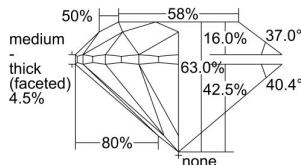

GIA®

FACSIMILE

GIA REPORT 1378284637

Verify this report at GIA.edu

GIA NATURAL DIAMOND DOSSIER®

January 21, 2021
GIA Report Number 1378284637
Shape and Cutting Style ..... Round Brilliant
Measurements ..... 4.20 - 4.23 x 2.66 mm

GRADING RESULTS

Carat Weight ..... 0.30 carat
Color Grade ..... J
Clarity Grade VS1
Cut Grade ..... Very Good

ADDITIONAL GRADING INFORMATION

Polish ..... Excellent
Symmetry ..... Good
Fluorescence ..... Medium Blue
Clarity Characteristics..... Crystal, Needle, Pinpoint, Indented
Natural

Inscription(s): GIA 1378284637

PROPORTIONS

Profile to actual proportions

GRADING SCALES

GIA COLOR SCALE

COLORED	D
	E
	F
	G
	H
	I
	J
NEAR COLORLESS	K
	L
Faint	M
	N
	O
	P
Very Light	Q
	R
	S
	T
	U
	V
	W
	X
	Y
Light	Z

GIA CLARITY SCALE

FLAWLESS	VERY VERY SLIGHTLY INCLUDED	VS₁	VS₂	SLIGHTLY INCLUDED	SI₁	SI₂	I₁	I₂	I₃	
										VERY SLIGHTLY INCLUDED
INTERNALLY FLAWLESS										

GIA CUT SCALE

EXCELLENT
VERY GOOD
GOOD
FAIR
POOR