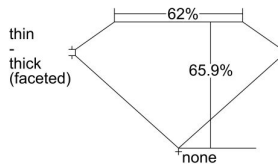

GIA®

FACSIMILE

GIA REPORT 1388583076

Verify this report at GIA.edu

GIA NATURAL DIAMOND DOSSIER®

May 07, 2021
GIA Report Number 1388583076
Shape and Cutting Style ..... Cushion Modified Brilliant
Measurements ..... 4.69 x 4.62 x 3.05 mm

GRADING RESULTS

Carat Weight ..... 0.50 carat
Color Grade ..... E
Clarity Grade VS1

ADDITIONAL GRADING INFORMATION

Polish ..... Very Good
Symmetry ..... Very Good
Fluorescence ..... Faint
Clarity Characteristics..... Crystal, Cloud, Pinpoint
Inscription(s): GIA 1388583076

PROPORTIONS

Profile not to actual proportions

GRADING SCALES

GIA COLOR SCALE		GIA CLARITY SCALE			
COLORLESS	D	VERY VERY SLIGHTLY INCLUDED	FLAWLESS		
	E		INTERNALLY FLAWLESS		
	F		VVS₁		
	G		VVS₂		
	NEAR COLORLESS		H	VERY SLIGHTLY INCLUDED	VS₁
			I		VS₂
	FAINT		J	SLIGHTLY INCLUDED	SI₁
			K		SI₂
			L		I₁
			M		I₂
VERT LIGHT		N	INCLUDED		I₃
		O			
	P				
	Q				
LIGHT	R				
	S				
	T				
	U				
	V				
	W				
	X				
	Y				
	Z