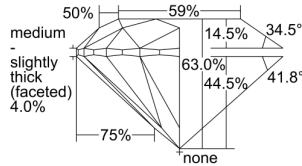

GIA®

FACSIMILE

GIA REPORT 1395495355

Verify this report at GIA.edu

GIA NATURAL DIAMOND DOSSIER®

July 14, 2021
GIA Report Number 1395495355
Shape and Cutting Style ..... Round Brilliant
Measurements ..... 4.40 - 4.42 x 2.78 mm

GRADING RESULTS

Carat Weight ..... 0.33 carat
Color Grade ..... J
Clarity Grade VS1
Cut Grade ..... Excellent

ADDITIONAL GRADING INFORMATION

Polish ..... Excellent
Symmetry ..... Excellent
Fluorescence ..... Strong Blue
Clarity Characteristics..... Crystal, Cloud, Pinpoint
Inscription(s): GIA 1395495355

PROPORTIONS

Profile to actual proportions