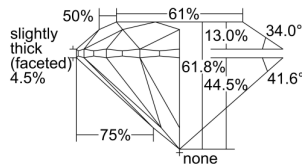

GIA®

FACSIMILE

GIA REPORT 1395598524

Verify this report at GIA.edu

GIA NATURAL DIAMOND DOSSIER®

July 20, 2021
GIA Report Number 1395598524
Shape and Cutting Style ..... Round Brilliant
Measurements ..... 5.16 - 5.17 x 3.19 mm

GRADING RESULTS

Carat Weight ..... 0.52 carat
Color Grade ..... H
Clarity Grade VVS1
Cut Grade ..... Excellent

ADDITIONAL GRADING INFORMATION

Polish ..... Excellent
Symmetry ..... Excellent
Fluorescence ..... Strong Blue
Clarity Characteristics ..... Pinpoint
Inscription(s): GIA 1395598524

PROPORTIONS

Profile to actual proportions