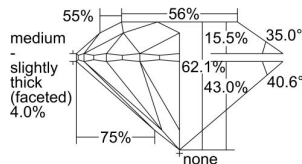

GIA®

FACSIMILE

GIA REPORT 1399077635

Verify this report at GIA.edu

GIA NATURAL DIAMOND DOSSIER®

October 20, 2021
GIA Report Number 1399077635
Shape and Cutting Style ..... Round Brilliant
Measurements ..... 4.59 - 4.62 x 2.86 mm

GRADING RESULTS

Carat Weight ..... 0.37 carat
Color Grade ..... H
Clarity Grade VS1
Cut Grade ..... Excellent

ADDITIONAL GRADING INFORMATION

Polish ..... Excellent
Symmetry ..... Excellent
Fluorescence ..... Strong Blue
Clarity Characteristics..... Crystal, Cloud, Pinpoint
Inscription(s): GIA 1399077635

PROPORTIONS

Profile to actual proportions