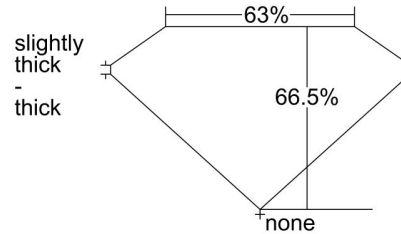

GIA NATURAL DIAMOND GRADING REPORT

September 27, 2021

GIA Report Number 1405486558

Shape and Cutting Style Square Emerald Cut

Measurements 8.13 x 7.94 x 5.28 mm

GRADING RESULTS

Carat Weight 3.01 carat

Color Grade G

Clarity Grade VS1

ADDITIONAL GRADING INFORMATION

Polish Excellent

Symmetry Very Good

Fluorescence None

Inscription(s): GIA 1405486558

Comments: Additional clouds are not shown. Pinpoints are not shown.

PROPORTIONS

Profile not to actual proportions

CLARITY CHARACTERISTICS

KEY TO SYMBOLS*

- Cloud
- Needle

* Red symbols denote internal characteristics (inclusions). Green or black symbols denote external characteristics (blemishes). Diagram is an approximate representation of the diamond, and symbols shown indicate type, position, and approximate size of clarity characteristics. All clarity characteristics may not be shown. Details of finish are not shown.