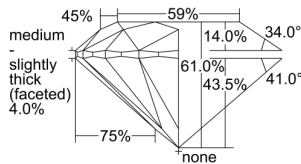

GIA®

FACSIMILE

GIA REPORT 1425570634

Verify this report at GIA.edu

GIA NATURAL DIAMOND DOSSIER®

March 09, 2022
GIA Report Number 1425570634
Shape and Cutting Style ..... Round Brilliant
Measurements ..... 5.11 - 5.15 x 3.13 mm

GRADING RESULTS

Carat Weight ..... 0.50 carat
Color Grade I
Clarity Grade VVS2
Cut Grade ..... Excellent

ADDITIONAL GRADING INFORMATION

Polish ..... Excellent
Symmetry ..... Excellent
Fluorescence ..... Strong Blue
Clarity Characteristics ..... Pinpoint
Inscription(s): GIA 1425570634

PROPORTIONS

Profile to actual proportions

GRADING SCALES

GIA COLOR SCALE

COLORESS	D
	E
	F
	G
	H
	I
	J
NEAR COLORESS	K
	L
FANIT	M
	N
	O
	P
VERY LIGHT	Q
	R
	S
	T
	U
	V
	W
	X
	Y
LIGHT	Z

GIA CLARITY SCALE

VERY VERY SLIGHTLY INCLUDED	FLAWLESS
	INTERNALLY FLAWLESS
VERY SLIGHTLY INCLUDED	VVS₁
	VVS₂
SLIGHTLY INCLUDED	VS₁
	VS₂
INCLUDED	SI₁
	SI₂
	I₁
	I₂
	I₃

GIA CUT SCALE

EXCELLENT
VERY GOOD
GOOD
FAIR
POOR