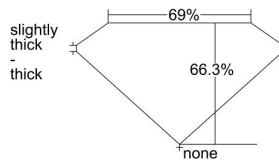

GIA®

FACSIMILE

GIA REPORT 1428211604

Verify this report at GIA.edu

GIA NATURAL DIAMOND DOSSIER®

February 08, 2022
GIA Report Number 1428211604
Shape and Cutting Style ..... **Cut-Cornered Rectangular Modified Brilliant**
Measurements ..... 5.41 x 4.14 x 2.75 mm

GRADING RESULTS

Carat Weight ..... 0.51 carat
Color Grade ..... E
Clarity Grade VS1

ADDITIONAL GRADING INFORMATION

Polish ..... Excellent
Symmetry ..... Very Good
Fluorescence ..... Faint
Clarity Characteristics..... Crystal, Needle
Inscription(s): GIA 1428211604

PROPORTIONS

Profile not to actual proportions

GRADING SCALES

GIA COLOR SCALE		GIA CLARITY SCALE	
COLORLESS	D	VERY VERY SLIGHTLY INCLUDED	FLAWLESS
	E		INTERNALLY FLAWLESS
	F		VVS₁
	G		VVS₂
	H		VS₁
	I		VS₂
NEAR COLORLESS	J	VERY SLIGHTLY INCLUDED	SI₁
	K		SI₂
	L		I₁
	M		I₂
FAINT	N	SLIGHTLY INCLUDED	I₃
	O		
	P		
	Q		
VERT LIGHT	R		
	S		
	T		
	U		
LIGHT	V		
	W		
	X		
	Y		
	Z