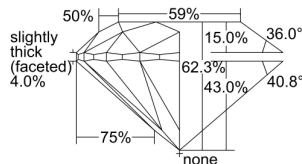

GIA®

FACSIMILE

GIA REPORT 1465583084

Verify this report at GIA.edu

GIA NATURAL DIAMOND DOSSIER®

May 11, 2023
GIA Report Number 1465583084
Shape and Cutting Style ..... Round Brilliant
Measurements ..... 5.34 - 5.38 x 3.34 mm

GRADING RESULTS

Carat Weight ..... 0.60 carat
Color Grade ..... E
Clarity Grade VVS1
Cut Grade ..... Excellent

ADDITIONAL GRADING INFORMATION

Polish ..... Excellent
Symmetry ..... Excellent
Fluorescence ..... Faint
Clarity Characteristics ..... Pinpoint, Feather
Inscription(s): GIA 1465583084

PROPORTIONS

Profile to actual proportions

GRADING SCALES

GIA COLOR SCALE	GIA CLARITY SCALE	GIA CUT SCALE	
D	FLAWLESS	EXCELLENT	
E	INTERNALLY FLAWLESS		
F		VVS₁	VERY GOOD
G	VVS₂		
H	VS₁	GOOD	
I	VS₂		
J	SI₁	FAIR	
K	SI₂		
L	I₁	POOR	
M			
N			
O	I₂		
P			
Q			
R	I₃		
S			
T			
U			
V			
W			
X			
Y			
Z