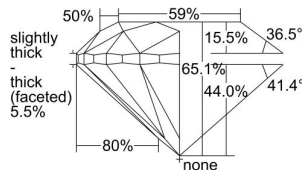

GIA®

FACSIMILE

GIA REPORT 1473269161

Verify this report at GIA.edu

GIA NATURAL DIAMOND DOSSIER®

August 04, 2023
GIA Report Number 1473269161
Shape and Cutting Style ..... Round Brilliant
Measurements ..... 5.95 - 6.04 x 3.90 mm

GRADING RESULTS

Carat Weight ..... 0.90 carat
Color Grade ..... H
Clarity Grade SI2
Cut Grade ..... Very Good

ADDITIONAL GRADING INFORMATION

Polish ..... Excellent
Symmetry ..... Very Good
Fluorescence ..... None
Clarity Characteristics..... Cloud, Crystal, Feather
Inscription(s): GIA 1473269161

PROPORTIONS

Profile to actual proportions

GRADING SCALES

GIA COLOR SCALE	GIA CLARITY SCALE	GIA CUT SCALE	
D	FLAWLESS	EXCELLENT	
E	INTERNALLY FLAWLESS		
F		VVS₁	VERY GOOD
G	VVS₂		
H	VS₁	GOOD	
I	VS₂		
J	SI₁	FAIR	
K	SI₂		
L	I₁	POOR	
M			
N			
O	I₂		
P			
Q			
R	I₃		
S			
T			
U			
V			
W			
X			
Y			
Z