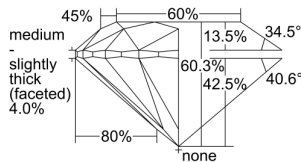

GIA®

FACSIMILE

GIA REPORT 1499252201

Verify this report at GIA.edu

GIA NATURAL DIAMOND DOSSIER®

May 01, 2024
GIA Report Number 1499252201
Shape and Cutting Style ..... Round Brilliant
Measurements ..... 5.08 - 5.11 x 3.07 mm

GRADING RESULTS

Carat Weight ..... 0.49 carat
Color Grade ..... F
Clarity Grade S11
Cut Grade ..... Excellent

ADDITIONAL GRADING INFORMATION

Polish ..... Excellent
Symmetry ..... Excellent
Fluorescence ..... Medium Blue
Clarity Characteristics..... Crystal, Cloud, Feather
Inscription(s): GIA 1499252201

PROPORTIONS

Profile to actual proportions

GRADING SCALES

GIA COLOR SCALE

COLORLESS	D
	E
	F
	G
	H
	I
	J
NEAR COLORLESS	K
	L
Faint	M
	N
	O
	P
	R
	S
	T
	U
	V
	W
	X
	Y
Light	Z

GIA CLARITY SCALE

FLAWLESS	VERY VERY SLIGHTLY INCLUDED	VVS₁	VVS₂	VS₁	VS₂	S1₁	S1₂	I₁	I₂	I₃	
											INTERNAL FLAWLESS

GIA CUT SCALE

EXCELLENT
VERY GOOD
GOOD
FAIR
POOR