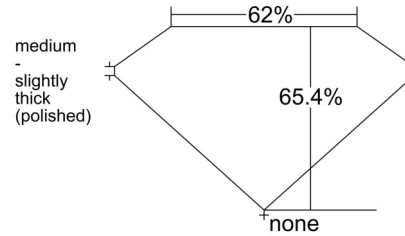

PROPORTIONS

Profile not to actual proportions