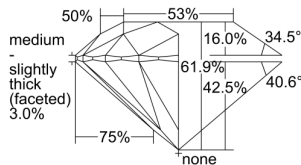

GIA®

FACSIMILE

GIA REPORT 2215077689

Verify this report at GIA.edu

GIA NATURAL DIAMOND DOSSIER®

August 06, 2020
GIA Report Number 2215077689
Shape and Cutting Style ..... Round Brilliant
Measurements ..... 5.09 - 5.12 x 3.16 mm

GRADING RESULTS

Carat Weight ..... 0.50 carat
Color Grade ..... E
Clarity Grade VVS1
Cut Grade ..... Excellent

ADDITIONAL GRADING INFORMATION

Polish ..... Excellent
Symmetry ..... Excellent
Fluorescence ..... Strong Blue
Clarity Characteristics ..... Pinpoint, Cavity
Inscription(s): GIA 2215077689

PROPORTIONS

Profile to actual proportions

GRADING SCALES

GIA COLOR SCALE	GIA CLARITY SCALE	GIA CUT SCALE
D	FLAWLESS	EXCELLENT
E	INTERNALLY FLAWLESS	
F	VVS₁	VERY GOOD
G		
H	VS₁	GOOD
I		
J	VS₂	FAIR
K		
L	SI₁	POOR
M		
N	I₁	
O		
P	I₂	
Q		
R	I₃	
S		
T		
U		
V		
W		
X		
Y		
Z