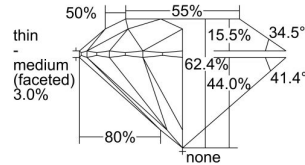

GIA®

FACSIMILE

GIA REPORT 2215829333

Verify this report at GIA.edu

GIA NATURAL DIAMOND DOSSIER®

July 03, 2021
GIA Report Number 2215829333
Shape and Cutting Style ..... Round Brilliant
Measurements ..... 4.44 - 4.47 x 2.78 mm

GRADING RESULTS

Carat Weight ..... 0.33 carat
Color Grade I
Clarity Grade ..... Internally Flawless
Cut Grade ..... Excellent

ADDITIONAL GRADING INFORMATION

Polish ..... Excellent
Symmetry ..... Very Good
Fluorescence ..... Strong Blue
Clarity Characteristics ..... Minor Details of Polish
Inscription(s): GIA 2215829333

PROPORTIONS

GRADING SCALES

GIA COLOR SCALE	GIA CLARITY SCALE	GIA CUT SCALE	
D	FLAWLESS	EXCELLENT	
E	INTERNALLY FLAWLESS		
F		VVS₁	VERY GOOD
G	VVS₂		
H	VS₁	GOOD	
I	VS₂		
J	SI₁	FAIR	
K	SI₂		
L	I₁	POOR	
M	I₂		
N	I₃		
O			
P			
Q			
R			
S			
T			
U			
V			
W			
X			
Y			
Z