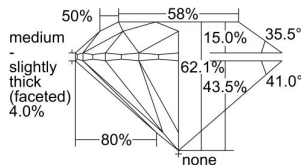

GIA®

FACSIMILE

GIA REPORT 2223964537

Verify this report at GIA.edu

GIA NATURAL DIAMOND DOSSIER®

June 05, 2023
GIA Report Number 2223964537
Shape and Cutting Style ..... Round Brilliant
Measurements ..... 5.76 - 5.78 x 3.58 mm

GRADING RESULTS

Carat Weight ..... 0.73 carat
Color Grade ..... G
Clarity Grade VS1
Cut Grade ..... Excellent

ADDITIONAL GRADING INFORMATION

Polish ..... Excellent
Symmetry ..... Excellent
Fluorescence ..... None
Clarity Characteristics..... Crystal, Cloud, Pinpoint
Inspection(s): GIA 2223964537

PROPORTIONS

Profile to actual proportions

GRADING SCALES

GIA COLOR SCALE	GIA CLARITY SCALE	GIA CUT SCALE	
D	FLAWLESS	EXCELLENT	
E	INTERNALLY FLAWLESS		
F		VVS₁	VERY GOOD
G	VVS₂		
H	VS₁	GOOD	
I	VS₂		
J	SI₁	FAIR	
K	SI₂		
L	I₁	POOR	
M	I₂		
N	I₃		
O			
P			
Q			
R			
S			
T			
U			
V			
W			
X			
Y			
Z