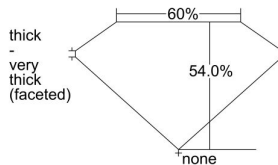

GIA®

FACSIMILE

GIA REPORT 2225332780

Verify this report at GIA.edu

GIA NATURAL DIAMOND DOSSIER®

March 07, 2022
GIA Report Number 2225332780
Shape and Cutting Style ..... Heart Brilliant
Measurements ..... 5.57 x 6.47 x 3.50 mm

GRADING RESULTS

Carat Weight ..... 0.78 carat
Color Grade ..... F
Clarity Grade VVS1

ADDITIONAL GRADING INFORMATION

Polish ..... Excellent
Symmetry ..... Very Good
Fluorescence ..... Faint
Clarity Characteristics..... Indented Natural, Feather
Inscription(s): GIA 2225332780

PROPORTIONS

Profile not to actual proportions

GRADING SCALES

GIA COLOR SCALE		GIA CLARITY SCALE			
COLORLESS	D	VERY VERY SLIGHTLY INCLUDED	FLAWLESS		
	E		INTERNALLY FLAWLESS		
	F	VERY SLIGHTLY INCLUDED	VVS₁		
	G		VVS₂		
	H		VS₁		
	NEAR COLORLESS	I	SLIGHTLY INCLUDED	VS₂	
		J		SI₁	
		FAINT	K	INCLUDED	SI₂
			L		I₁
			M		I₂
VERT LIGHT	N	LIGHT	I₃		
	O				
	P				
	Q				
	R