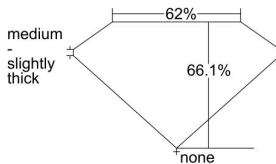

GIA®

FACSIMILE

GIA REPORT 2225444094

Verify this report at GIA.edu

GIA NATURAL DIAMOND DOSSIER®

May 09, 2022
GIA Report Number 2225444094
Shape and Cutting Style ..... Square Emerald Cut
Measurements ..... 4.55 x 4.45 x 2.94 mm

GRADING RESULTS

Carat Weight ..... 0.51 carat
Color Grade ..... E
Clarity Grade VS1

ADDITIONAL GRADING INFORMATION

Polish ..... Excellent
Symmetry ..... Very Good
Fluorescence ..... None
Clarity Characteristics ..... Cloud, Feather
Inscription(s): GIA 2225444094

PROPORTIONS

Profile not to actual proportions

GRADING SCALES

GIA COLOR SCALE		GIA CLARITY SCALE	
COLORLESS	D	VERY VERY SLIGHTLY INCLUDED	FLAWLESS
	E		INTERNALLY FLAWLESS
	F		VVS₁
	G		VVS₂
	H		VS₁
	I		VS₂
	J		SI₁
	K		SI₂
	L		I₁
	M		I₂
NEAR COLORLESS	N	SLIGHTLY INCLUDED	I₃
	O		
	P		
	Q		
FAINT	R		
	S		
	T		
	U		
VERTICALLY LIGHT	V		
	W		
	X		
	Y		
LIGHT	Z