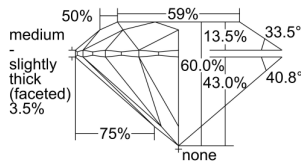

GIA®

FACSIMILE

GIA REPORT 2235022321

Verify this report at GIA.edu

GIA NATURAL DIAMOND DOSSIER®

July 25, 2023
GIA Report Number 2235022321
Shape and Cutting Style ..... Round Brilliant
Measurements ..... 4.49 - 4.52 x 2.70 mm

GRADING RESULTS

Carat Weight ..... 0.33 carat
Color Grade I
Clarity Grade S11
Cut Grade ..... Excellent

ADDITIONAL GRADING INFORMATION

Polish ..... Excellent
Symmetry ..... Excellent
Fluorescence ..... None
Clarity Characteristics ..... Cloud, Crystal
Inscription(s): GIA 2235022321

PROPORTIONS

Profile to actual proportions