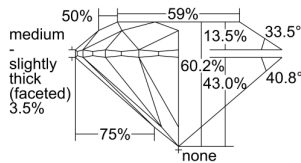

GIA®

FACSIMILE

GIA REPORT 2235123328

Verify this report at GIA.edu

GIA NATURAL DIAMOND DOSSIER®

November 13, 2023
GIA Report Number 2235123328
Shape and Cutting Style ..... Round Brilliant
Measurements ..... 4.86 - 4.87 x 2.93 mm

GRADING RESULTS

Carat Weight ..... 0.42 carat
Color Grade I
Clarity Grade VS1
Cut Grade ..... Excellent

ADDITIONAL GRADING INFORMATION

Polish ..... Excellent
Symmetry ..... Excellent
Fluorescence ..... None
Clarity Characteristics ..... Crystal, Pinpoint
Inscription(s): GIA 2235123328

PROPORTIONS

Profile to actual proportions

GRADING SCALES

GIA COLOR SCALE

COLOURLESS	D
	E
	F
	G
	H
	I
	J
NEAR COLOURLESS	K
	L
FAIN	M
	N
	O
	P
	R
VERY LIGHT	S
	T
	U
	V
	W
	X
	Y
LIGHT	Z

GIA CLARITY SCALE

FLAWLESS	INTERNAL FLAWLESS	
		FLAWLESS
VERY VERY SLIGHTLY INCLUDED	VVS₁	
	VVS₂	
VERY SLIGHTLY INCLUDED	VS₁	
	VS₂	
SLIGHTLY INCLUDED	SI₁	
	SI₂	
INCLUDED	I₁	
	I₂	
	I₃	

GIA CUT SCALE

EXCELLENT
VERY GOOD
GOOD
FAIR
POOR