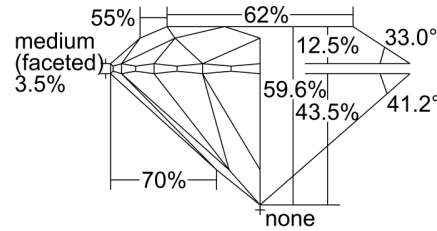

GIA REPORT
2235332177

Verify this report at GIA.edu

FACSIMILE

This is a digital representation of the original GIA Report. This representation might not be accepted in lieu of the original GIA Report in certain circumstances. The original GIA Report includes certain security features which are not reproducible on this facsimile.

GIA NATURAL DIAMOND GRADING REPORT

June 27, 2024
GIA Report Number 2235332177
Shape and Cutting Style ..... Round Brilliant
Measurements ..... 10.39 - 10.48 x 6.21 mm

GRADING RESULTS

Carat Weight ..... 4.14 carat
Color Grade ..... F
Clarity Grade VVS2
Cut Grade ..... Excellent

ADDITIONAL GRADING INFORMATION

Polish ..... Excellent
Symmetry ..... Excellent
Fluorescence ..... Faint
Inscription(s): GIA 2235332177
Comments: Pinpoints are not shown.

PROPORTIONS

Profile to actual proportions