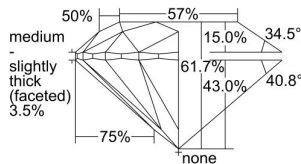

GIA®

FACSIMILE

GIA REPORT 2394266245

Verify this report at GIA.edu

GIA NATURAL DIAMOND DOSSIER®

September 03, 2021
GIA Report Number 2394266245
Shape and Cutting Style ..... Round Brilliant
Measurements ..... 5.22 - 5.24 x 3.23 mm

GRADING RESULTS

Carat Weight ..... 0.54 carat
Color Grade ..... D
Clarity Grade VS1
Cut Grade ..... Excellent

ADDITIONAL GRADING INFORMATION

Polish ..... Excellent
Symmetry ..... Excellent
Fluorescence ..... Medium Blue
Clarity Characteristics ..... Crystal, Needle, Pinpoint
Inscription(s): GIA 2394266245

PROPORTIONS

Profile to actual proportions

GRADING SCALES

GIA COLOR SCALE

COLORLESS	D
	E
	F
	G
	H
	I
	J
NEAR COLORLESS	K
	L
Faint	M
	N
	O
	P
	Q
Very Light	R
	S
	T
	U
	V
	W
	X
	Y
Light	Z

GIA CLARITY SCALE

FLAWLESS	VERY VERY SLIGHTLY INCLUDED	VS₁	VS₂	VS₁	SI₁	SI₂	I₁	I₂	I₃		
										FLAWLESS	INTERNALLY FLAWLESS

GIA CUT SCALE

EXCELLENT
VERY GOOD
GOOD
FAIR
POOR