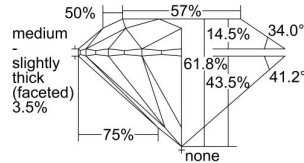

GIA®

FACSIMILE

GIA REPORT 2396729220

Verify this report at GIA.edu

GIA NATURAL DIAMOND DOSSIER®

August 03, 2021
GIA Report Number 2396729220
Shape and Cutting Style ..... Round Brilliant
Measurements ..... 4.40 - 4.42 x 2.73 mm

GRADING RESULTS

Carat Weight ..... 0.32 carat
Color Grade I
Clarity Grade VS1
Cut Grade ..... Excellent

ADDITIONAL GRADING INFORMATION

Polish ..... Excellent
Symmetry ..... Excellent
Fluorescence ..... Strong Blue
Clarity Characteristics..... Crystal, Cloud, Pinpoint
Inscription(s): GIA 2396729220

PROPORTIONS

Profile to actual proportions

GRADING SCALES

GIA COLOR SCALE	GIA CLARITY SCALE	GIA CUT SCALE
COLOURLESS D	FLAWLESS	EXCELLENT
E	INTERNALLY FLAWLESS	
F	VVS₁	VERY GOOD
G		
H	VVS₂	GOOD
I	VS₁	
J	VS₂	FAIR
K	SI₁	
L	SI₂	POOR
M	I₁	
N	I₂	
O	I₃	
P		
Q		
R		
S		
T		
U		
V		
W		
X		
Y		
Z