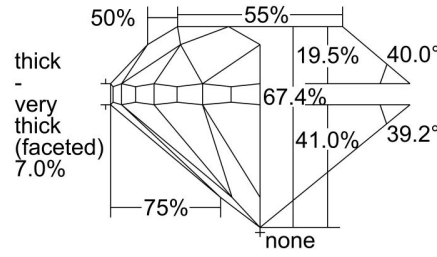

GIA NATURAL DIAMOND GRADING REPORT

August 03, 2021
 GIA Report Number 2397524955
 Shape and Cutting Style Round Brilliant
 Measurements 5.94 - 6.10 x 4.06 mm

GRADING RESULTS

Carat Weight 1.00 carat
 Color Grade I
 Clarity Grade VS1
 Cut Grade Good

ADDITIONAL GRADING INFORMATION

Polish Excellent
 Symmetry Good
 Fluorescence Medium Blue
 Inscription(s): GIA 2397524955

PROPORTIONS

Profile to actual proportions

CLARITY CHARACTERISTICS

KEY TO SYMBOLS*

-  Feather
-  Indented Natural

* Red symbols denote internal characteristics (inclusions). Green or black symbols denote external characteristics (blemishes). Diagram is an approximate representation of the diamond, and symbols shown indicate type, position, and approximate size of clarity characteristics. All clarity characteristics may not be shown. Details of finish are not shown.