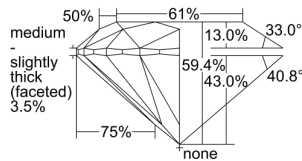

GIA®

FACSIMILE

GIA REPORT 2397732633

Verify this report at GIA.edu

GIA NATURAL DIAMOND DOSSIER®

August 02, 2021
GIA Report Number 2397732633
Shape and Cutting Style ..... Round Brilliant
Measurements ..... 4.59 - 4.61 x 2.74 mm

GRADING RESULTS

Carat Weight ..... 0.35 carat
Color Grade I
Clarity Grade VS1
Cut Grade ..... Excellent

ADDITIONAL GRADING INFORMATION

Polish ..... Excellent
Symmetry ..... Excellent
Fluorescence ..... None
Clarity Characteristics..... Crystal, Feather, Needle, Pinpoint
Inspection(s): GIA 2397732633

PROPORTIONS

Profile to actual proportions