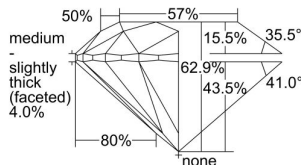

GIA®

FACSIMILE

GIA REPORT 2397735571

Verify this report at GIA.edu

GIA NATURAL DIAMOND DOSSIER®

August 02, 2021
GIA Report Number 2397735571
Shape and Cutting Style ..... Round Brilliant
Measurements ..... 4.56 - 4.60 x 2.88 mm

GRADING RESULTS

Carat Weight ..... 0.37 carat
Color Grade I
Clarity Grade VVS1
Cut Grade ..... Excellent

ADDITIONAL GRADING INFORMATION

Polish ..... Excellent
Symmetry ..... Excellent
Fluorescence ..... None
Clarity Characteristics ..... Pinpoint
Inscription(s): GIA 2397735571

PROPORTIONS

Profile to actual proportions

GRADING SCALES

GIA COLOR SCALE

COLORLESS	D
	E
	F
	G
	H
	I
	J
NEAR COLORLESS	K
	L
Faint	M
	N
	O
	P
Very Light	Q
	R
	S
	T
	U
	V
Light	W
	X
	Y
	Z

GIA CLARITY SCALE

FLAWLESS	VERY VERY SLIGHTLY INCLUDED	VVS₁	
			VVS₂
INTERNALLY FLAWLESS	VERY SLIGHTLY INCLUDED	VS₁	
		VS₂	
SLIGHTLY INCLUDED	SLIGHTLY INCLUDED	SI₁	
		SI₂	
INCLUDED	INCLUDED	I₁	
		I₂	
		I₃	

GIA CUT SCALE

EXCELLENT	VERY GOOD	GOOD	FAIR	POOR