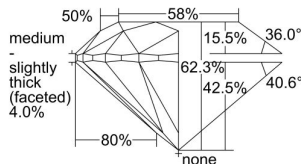

GIA®

FACSIMILE

GIA REPORT 2398127202

Verify this report at GIA.edu

GIA NATURAL DIAMOND DOSSIER®

July 22, 2021
GIA Report Number 2398127202
Shape and Cutting Style ..... Round Brilliant
Measurements ..... 4.60 - 4.62 x 2.87 mm

GRADING RESULTS

Carat Weight ..... 0.38 carat
Color Grade I
Clarity Grade VVS2
Cut Grade ..... Excellent

ADDITIONAL GRADING INFORMATION

Polish ..... Excellent
Symmetry ..... Excellent
Fluorescence ..... None
Clarity Characteristics..... Pinpoint, Indented Natural
Inscription(s): GIA 2398127202

PROPORTIONS

Profile to actual proportions

GRADING SCALES

GIA COLOR SCALE	GIA CLARITY SCALE	GIA CUT SCALE	
D	FLAWLESS	EXCELLENT	
E	INTERNALLY FLAWLESS		
F		VVS₁	VERY GOOD
G	VVS₂		
H	VS₁	GOOD	
I	VS₂		
J	SI₁	FAIR	
K	SI₂		
L	I₁	POOR	
M	I₂		
N	I₃		
O			
P			
Q			
R			
S			
T			
U			
V			
W			
X			
Y			
Z