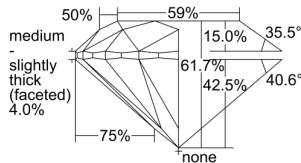

GIA®

FACSIMILE

GIA REPORT 2398193145

Verify this report at GIA.edu

GIA NATURAL DIAMOND DOSSIER®

July 26, 2021
GIA Report Number 2398193145
Shape and Cutting Style ..... Round Brilliant
Measurements ..... 4.39 - 4.43 x 2.72 mm

GRADING RESULTS

Carat Weight ..... 0.33 carat
Color Grade I
Clarity Grade VS1
Cut Grade ..... Excellent

ADDITIONAL GRADING INFORMATION

Polish ..... Excellent
Symmetry ..... Excellent
Fluorescence ..... None
Clarity Characteristics ..... Cloud
Inscription(s): GIA 2398193145

PROPORTIONS

Profile to actual proportions

GRADING SCALES

GIA COLOR SCALE	GIA CLARITY SCALE	GIA CUT SCALE	
D	FLAWLESS	EXCELLENT	
E	INTERNALLY FLAWLESS		
F		VVS₁	VERY GOOD
G	VVS₂		
H	VS₁	GOOD	
I	VS₂		
J	SI₁	FAIR	
K	SI₂		
L	I₁	POOR	
M	I₂		
N	I₃		
O			
P			
Q			
R			
S			
T			
U			
V			
W			
X			
Y			
Z