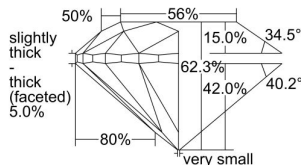

GIA®

FACSIMILE

GIA REPORT 2407813968

Verify this report at GIA.edu

GIA NATURAL DIAMOND DOSSIER®

November 23, 2021
GIA Report Number 2407813968
Shape and Cutting Style ..... Round Brilliant
Measurements ..... 4.83 - 4.86 x 3.02 mm

GRADING RESULTS

Carat Weight ..... 0.45 carat
Color Grade ..... D
Clarity Grade VS1
Cut Grade ..... Very Good

ADDITIONAL GRADING INFORMATION

Polish ..... Excellent
Symmetry ..... Excellent
Fluorescence ..... Medium Blue
Clarity Characteristics..... Crystal, Cloud, Pinpoint
Inscription(s): GIA 2407813968

PROPORTIONS

Profile to actual proportions

GRADING SCALES

GIA COLOR SCALE	GIA CLARITY SCALE	GIA CUT SCALE
D	FLAWLESS	EXCELLENT
E	FLAWLESS	
F	INTERNALLY FLAWLESS	VERY GOOD
G	FLAWLESS	
H	VVS₁	GOOD
I	VVS₂	
J	VS₁	FAIR
K	VS₂	
L	SI₁	POOR
M	SI₂	
N	I₁	
O	I₂	
P	I₃	
Q		
R		
S		
T		
U		
V		
W		
X		
Y		
Z