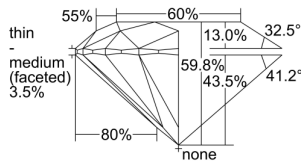

GIA®

FACSIMILE

GIA REPORT 2424357759

Verify this report at GIA.edu

GIA NATURAL DIAMOND DOSSIER®

March 01, 2022
GIA Report Number 2424357759
Shape and Cutting Style ..... Round Brilliant
Measurements ..... 5.70 - 5.72 x 3.41 mm

GRADING RESULTS

Carat Weight ..... 0.67 carat
Color Grade ..... D
Clarity Grade VVS1
Cut Grade ..... Excellent

ADDITIONAL GRADING INFORMATION

Polish ..... Excellent
Symmetry ..... Excellent
Fluorescence ..... Strong Blue
Clarity Characteristics ..... Pinpoint
Inscription(s): GIA 2424357759

PROPORTIONS

Profile to actual proportions