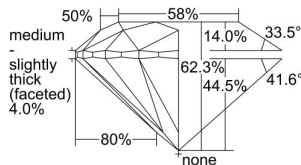

GIA®

FACSIMILE

GIA REPORT 2426980534

Verify this report at gia.edu

GIA NATURAL DIAMOND DOSSIER®

April 12, 2022
GIA Report Number 2426980534
Shape and Cutting Style ..... Round Brilliant
Measurements ..... 4.28 - 4.30 x 2.67 mm

GRADING RESULTS

Carat Weight ..... 0.30 carat
Color Grade I
Clarity Grade VVS2
Cut Grade ..... Excellent

ADDITIONAL GRADING INFORMATION

Polish ..... Excellent
Symmetry ..... Excellent
Fluorescence ..... Strong Blue
Clarity Characteristics ..... Pinpoint
Inscription(s): GIA 2426980534

PROPORTIONS

Profile to actual proportions

GRADING SCALES

GIA COLOR SCALE	GIA CLARITY SCALE	GIA CUT SCALE
COLOURLESS	FLAWLESS	EXCELLENT
D	FLAWLESS	
E	FLAWLESS	VERY GOOD
F	FLAWLESS	
G	FLAWLESS	
H	FLAWLESS	
I	VVS₁	GOOD
J	VVS₂	
K	VS₁	FAIR
L	VS₂	
M	SI₁	
N	SI₂	POOR
O	I₁	
P	I₂	
Q	I₃	
R		
S		
T		
U		
V		
W		
X		
Y		
Z