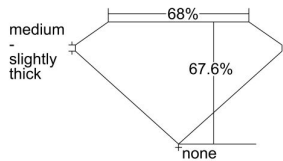

GIA®

FACSIMILE

GIA REPORT 2427286982

Verify this report at GIA.edu

GIA NATURAL DIAMOND DOSSIER®

February 22, 2022

GIA Report Number 2427286982

Shape and Cutting Style ..... **Cut-Cornered Rectangular Modified Brilliant**

Measurements ..... 6.22 x 4.72 x 3.19 mm

GRADING RESULTS

Carat Weight ..... 0.75 carat

Color Grade ..... E

Clarity Grade VS1

ADDITIONAL GRADING INFORMATION

Polish ..... Excellent

Symmetry ..... Very Good

Fluorescence ..... None

Clarity Characteristics.... **Cavity, Pinpoint, Cloud, Indented Natural Inscription(s): GIA 2427286982**

PROPORTIONS

Profile not to actual proportions

GRADING SCALES

GIA COLOR SCALE		GIA CLARITY SCALE			
COLORLESS	D	VERY VERY SLIGHTLY INCLUDED	FLAWLESS		
	E		INTERNALLY FLAWLESS		
	F	VERY SLIGHTLY INCLUDED	VVS₁		
	G		VVS₂		
	H		VS₁		
	NEAR COLORLESS	I	SLIGHTLY INCLUDED	VS₂	
		J		SI₁	
		FAINT	K	INCLUDED	SI₂
			L		I₁
			M		I₂
N			I₃		
VERT LIGHT	O	LIGHT			
	P				
	Q				
	R				
	S				
	T				
LIGHT	U				
	V				
	W				
	X				
Y					
Z