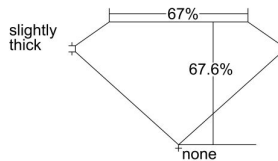

GIA®

FACSIMILE

GIA REPORT 2428233576

Verify this report at GIA.edu

GIA NATURAL DIAMOND DOSSIER®

February 18, 2022

GIA Report Number 2428233576

Shape and Cutting Style ..... **Cut-Cornered Rectangular Modified Brilliant**

Measurements ..... 5.52 x 4.07 x 2.75 mm

GRADING RESULTS

Carat Weight ..... 0.50 carat

Color Grade ..... D

Clarity Grade VVS1

ADDITIONAL GRADING INFORMATION

Polish ..... Excellent

Symmetry ..... Excellent

Fluorescence ..... Faint

Clarity Characteristics ..... Pinpoint

Inscription(s): GIA 2428233576

PROPORTIONS

Profile not to actual proportions

GRADING SCALES

GIA COLOR SCALE		GIA CLARITY SCALE			
COLORLESS	D	VERY VERY SLIGHTLY INCLUDED	FLAWLESS		
	E		INTERNALLY FLAWLESS		
	F		VVS₁		
	NEAR COLORLESS	G	VERY SLIGHTLY INCLUDED	VVS₂	
		H		VS₁	
		FAINT	I	SLIGHTLY INCLUDED	VS₂
			J		SI₁
	K		SI₂		
	VERTICALLY LIGHT		L	INCLUDED	I₁
			M		I₂
N			I₃		
O					
P					
Q					
R					
LIGHT	S				
	T				
	U				
	V				
	W				
	X				
	Y				
	Z