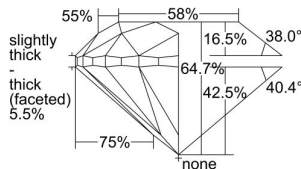

GIA®

FACSIMILE

GIA REPORT 2436857723

Verify this report at GIA.edu

GIA NATURAL DIAMOND DOSSIER®

July 09, 2022
GIA Report Number 2436857723
Shape and Cutting Style ..... Round Brilliant
Measurements ..... 5.46 - 5.54 x 3.56 mm

GRADING RESULTS

Carat Weight ..... 0.70 carat
Color Grade ..... G
Clarity Grade VS1
Cut Grade ..... Very Good

ADDITIONAL GRADING INFORMATION

Polish ..... Excellent
Symmetry ..... Very Good
Fluorescence ..... Strong Blue
Clarity Characteristics..... Crystal, Cloud, Feather, Pinpoint
Inscription(s): GIA 2436857723

PROPORTIONS

Profile to actual proportions