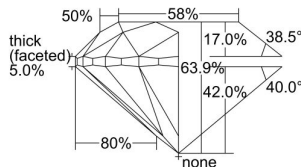

GIA®

FACSIMILE

GIA REPORT 2457972788

Verify this report at GIA.edu

GIA NATURAL DIAMOND DOSSIER®

March 09, 2023
GIA Report Number 2457972788
Shape and Cutting Style ..... Round Brilliant
Measurements ..... 5.51 - 5.57 x 3.54 mm

GRADING RESULTS

Carat Weight ..... 0.70 carat
Color Grade I
Clarity Grade VS1
Cut Grade ..... Very Good

ADDITIONAL GRADING INFORMATION

Polish ..... Excellent
Symmetry ..... Very Good
Fluorescence ..... Strong Blue
Clarity Characteristics ..... Crystal, Pinpoint
Inscription(s): GIA 2457972788

PROPORTIONS

Profile to actual proportions

GRADING SCALES

GIA COLOR SCALE	GIA CLARITY SCALE	GIA CUT SCALE	
D	FLAWLESS	EXCELLENT	
E	INTERNALLY FLAWLESS		
F		VVS₁	VERY GOOD
G	VVS₂		
H	VS₁	GOOD	
I	VS₂		
J	SI₁	FAIR	
K	SI₂		
L	I₁	POOR	
M	I₂		
N	I₃		
O			
P			
Q			
R			
S			
T			
U			
V			
W			
X			
Y			
Z