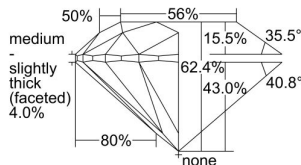

GIA®

FACSIMILE

GIA REPORT 2474517992

Verify this report at GIA.edu

GIA NATURAL DIAMOND DOSSIER®

September 05, 2023
GIA Report Number 2474517992
Shape and Cutting Style ..... Round Brilliant
Measurements ..... 4.76 - 4.79 x 2.98 mm

GRADING RESULTS

Carat Weight ..... 0.42 carat
Color Grade ..... D
Clarity Grade S11
Cut Grade ..... Excellent

ADDITIONAL GRADING INFORMATION

Polish ..... Excellent
Symmetry ..... Excellent
Fluorescence ..... None
Clarity Characteristics ..... Crystal, Cloud, Feather
Inscription(s): GIA 2474517992

PROPORTIONS

Profile to actual proportions

GRADING SCALES

GIA COLOR SCALE	GIA CLARITY SCALE	GIA CUT SCALE	
D	FLAWLESS	EXCELLENT	
E	INTERNALLY FLAWLESS		
F		VVS₁	VERY GOOD
G	VVS₂		
H	VS₁	GOOD	
I	VS₂		
J	S1₁	FAIR	
K	S1₂		
L	I₁	POOR	
M	I₂		
N	I₃		
O			
P			
Q			
R			
S			
T			
U			
V			
W			
X			
Y			
Z