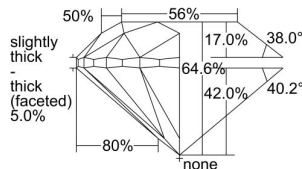

GIA®

FACSIMILE

GIA REPORT 2486152391

Verify this report at GIA.edu

GIA NATURAL DIAMOND DOSSIER®

December 12, 2023
GIA Report Number 2486152391
Shape and Cutting Style ..... Round Brilliant
Measurements ..... 5.96 - 6.05 x 3.88 mm

GRADING RESULTS

Carat Weight ..... 0.90 carat
Color Grade I
Clarity Grade VS1
Cut Grade ..... Very Good

ADDITIONAL GRADING INFORMATION

Polish ..... Excellent
Symmetry ..... Very Good
Fluorescence ..... None
Clarity Characteristics ..... Cloud, Needle, Pinpoint
Inscription(s): GIA 2486152391

PROPORTIONS

Profile to actual proportions

GRADING SCALES

GIA COLOR SCALE	GIA CLARITY SCALE	GIA CUT SCALE	
COLOURLESS D	FLAWLESS	EXCELLENT	
E	INTERNALLY FLAWLESS		
F		VVS₁	VERY GOOD
G	VVS₂		
H	VS₁	GOOD	
I	VS₂		
J	SI₁	FAIR	
K	SI₂		
L	I₁	POOR	
M	I₂		
N	I₃		
O			
P			
Q			
R			
S			
T			
U			
V			
W			
X			
Y			
Z