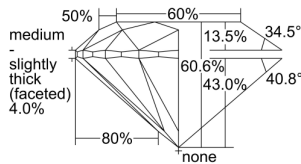

GIA®

FACSIMILE

GIA REPORT 2487845376

Verify this report at GIA.edu

GIA NATURAL DIAMOND DOSSIER®

March 18, 2024
GIA Report Number **2487845376**
Shape and Cutting Style ..... **Round Brilliant**
Measurements ..... **4.41 - 4.44 x 2.68 mm**

GRADING RESULTS

Carat Weight ..... **0.32 carat**
Color Grade ..... **H**
Clarity Grade ..... **Internally Flawless**
Cut Grade ..... **Excellent**

ADDITIONAL GRADING INFORMATION

Polish ..... **Excellent**
Symmetry ..... **Excellent**
Fluorescence ..... **Faint**
Clarity Characteristics..... **Minor Details of Polish**
Inscription(s): **GIA 2487845376**

PROPORTIONS

Profile to actual proportions

GRADING SCALES

GIA COLOR SCALE	GIA CLARITY SCALE	GIA CUT SCALE	
D	FLAWLESS	EXCELLENT	
E	INTERNALLY FLAWLESS		
F		VVS₁	VERY GOOD
G	VVS₂		
H	VS₁	GOOD	
I	VS₂		
J	SI₁	FAIR	
K	SI₂		
L	I₁	POOR	
M			
N			
O	I₂		
P			
Q			
R	I₃		
S			
T			
U			
V			
W			
X			
Y			
Z