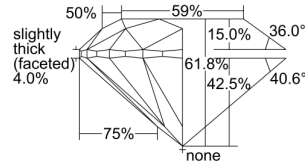

GIA®

FACSIMILE

GIA REPORT 2497198631

Verify this report at GIA.edu

GIA NATURAL DIAMOND DOSSIER®

April 26, 2024
GIA Report Number 2497198631
Shape and Cutting Style ..... Round Brilliant
Measurements ..... 5.27 - 5.30 x 3.27 mm

GRADING RESULTS

Carat Weight ..... 0.57 carat
Color Grade ..... F
Clarity Grade VS1
Cut Grade ..... Excellent

ADDITIONAL GRADING INFORMATION

Polish ..... Excellent
Symmetry ..... Excellent
Fluorescence ..... Medium Blue
Clarity Characteristics ..... Crystal, Pinpoint
Inscription(s): GIA 2497198631

PROPORTIONS

Profile to actual proportions

GRADING SCALES

GIA COLOR SCALE	GIA CLARITY SCALE	GIA CUT SCALE	
COLOURLESS D	FLAWLESS	EXCELLENT	
E	INTERNALLY FLAWLESS		
F		VERY VERY SLIGHTLY INCLUDED	VERY GOOD
G	VVS₁		
H	VVS₂	GOOD	
I	VS₁		
J		VS₂	FAIR
K	SLIGHTLY INCLUDED	POOR	
L			SI₁
M	SI₂		
N	INCLUDED		
O		I₁	
P		I₂	
Q	I₃		
R			
S			
T			
U			
V			
W			
X			
Y			
Z